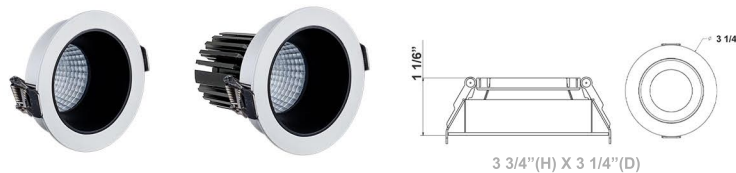

3" Architectural Winged Open Recessed Lights

A. JUNCTION BOX INCLUDED

Box Dimensions: 5-1/4" x 1-5/8" x 1-1/8"
Junction Area Dimensions: 2-1/16" x 1-5/8" x 1-1/8"

B.

C.

D.

E.

F.

F.

Wattage

10W

Voltage Input

120V AC

Efficacy

Up to 70 LM/W

Dimming

Dimmable Down to 10% Using Standard TRIAC LED Dimmer

Finish

Die-Cast Aluminum with Powder Coat
Matte Gold / White / Black on Black
Black / Clear / Matte Silver

Color Temperatures

Beam Angles

Features

Catalog No.	Fig.	Catalog No.	Fig.	Catalog No.	Fig.	Catalog No.	Fig.
LRD-EGN-10W-D	A.	LRD-10W-3WTR-WH	C.	LRD-10W-3WTR-BK	E.	LRD-10W-3WTR-HZ	G.
LRD-10W-3WTR-MG	B.	LRD-10W-3WTR-ABK	D.	LRD-10W-3WTR-C	F.		