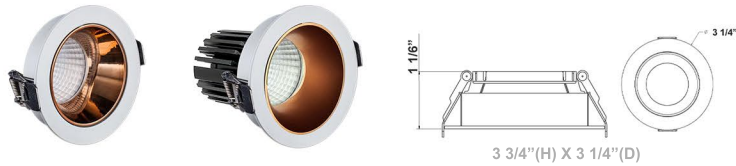

3" Architectural Winged Open Recessed Lights

A. JUNCTION BOX INCLUDED

Box Dimensions: 5-1/4" x 1-5/8" x 1-1/8"
Junction Area Dimensions: 2-1/16" x 1-5/8" x 1-1/8"

B.

C.

D.

E.

F.

F.

Wattage

10W

Voltage Input

120V AC

Efficacy

Up to 70 LM/W

Dimming

Dimmable Down to 10% Using Standard TRIAC LED Dimmer

Finish

Die-Cast Aluminum with Powder Coat
Matte Gold / White / Black on Black
Black / Clear / Matte Silver

Color Temperatures

Beam Angles

Features

Catalog No.	Fig.	Catalog No.	Fig.	Catalog No.	Fig.	Catalog No.	Fig.
LRD-EGN-10W-D	A.	LRD-10W-3WTR-WH	C.	LRD-10W-3WTR-BK	E.	LRD-10W-3WTR-HZ	G.
LRD-10W-3WTR-MG	B.	LRD-10W-3WTR-ABK	D.	LRD-10W-3WTR-C	F.		