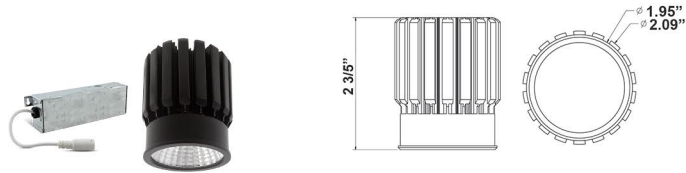

3" Architectural Winged Open Recessed Lights

A. JUNCTION BOX INCLUDED

Box Dimensions: 5-1/4" x 1-5/8" x 1-1/8"
Junction Area Dimensions: 2-1/16" x 1-5/8" x 1-1/8"

B.

C.

D.

E.

F.

F.

Wattage

10W

Voltage Input

120V AC

Efficacy

Up to 70 LM/W

Dimming

Dimmable Down to 10% Using Standard TRIAC LED Dimmer

Finish

Die-Cast Aluminum with Powder Coat
Matte Gold / White / Black on Black
Black / Clear / Matte Silver

Color Temperatures

Beam Angles

Features

Catalog No.	Fig.	Catalog No.	Fig.	Catalog No.	Fig.	Catalog No.	Fig.
LRD-EGN-10W-D	A.	LRD-10W-3WTR-WH	C.	LRD-10W-3WTR-BK	E.	LRD-10W-3WTR-HZ	G.
LRD-10W-3WTR-MG	B.	LRD-10W-3WTR-ABK	D.	LRD-10W-3WTR-C	F.		