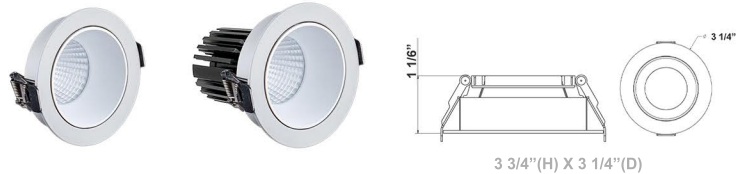

3" Architectural Winged Open Recessed Lights

A. JUNCTION BOX INCLUDED

Box Dimensions: 5-1/4" x 1-5/8" x 1-1/8"
Junction Area Dimensions: 2-1/16" x 1-5/8" x 1-1/8"

B.

C.

D.

E.

F.

F.

Wattage

10W

Voltage Input

120V AC

Efficacy

Up to 70 LM/W

Dimming

Dimmable Down to 10% Using Standard TRIAC LED Dimmer

Finish

Die-Cast Aluminum with Powder Coat
Matte Gold / White / Black on Black
Black / Clear / Matte Silver

Color Temperatures

Beam Angles

Features

Catalog No.	Fig.	Catalog No.	Fig.	Catalog No.	Fig.	Catalog No.	Fig.
LRD-EGN-10W-D	A.	LRD-10W-3WTR-WH	C.	LRD-10W-3WTR-BK	E.	LRD-10W-3WTR-HZ	G.
LRD-10W-3WTR-MG	B.	LRD-10W-3WTR-ABK	D.	LRD-10W-3WTR-C	F.		